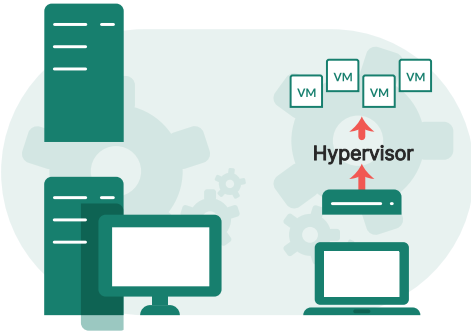

How Indelible works...

Office 365 Backup

Backup M365 data daily
- Teams, SharePoint, Email, OneDrive

Customer Datasources Protected

Windows, Linux, MAC, UNIX, NAS, VMware vSphere, Hyper-V, Nutanix AHV